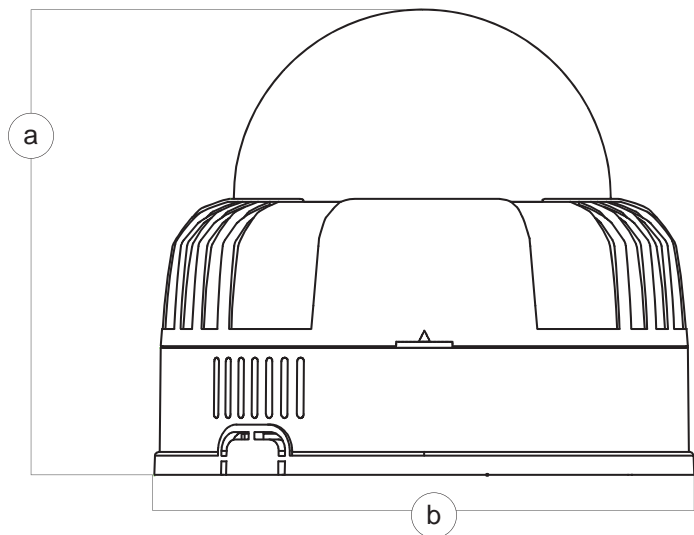

Model	Color	D/N Day:color Night: Black/White	IR	Wide Dynamic
NVC300H	✓			
NVC300H-DN	✓	✓		
NVC300H-DN-IR	✓	✓	✓	
NVC300WDH	✓			✓
NVC300WDH-DN	✓	✓		✓

SYSTEM CONFIGURATIONS

		NVC300H/NVC300-DN/NVC300H-DN-IR	NVC300WDH/NVC300WDH-DN	
Camera	Image Sensor	1/3" Sony Super HAD CCD	1/3" Pixim Wide Dynamic Range CMOS CB100-TDN3	
	Scanning System	INTERLACE/INTERPOLATE		
	Horizontal resolution	520 Color / 580 Black & White TV Lines	480 TV Lines	
	Lens	Varifocal F1.5 / 3.3-12mm		
	Horizontal Field of View	97 degrees to 38 degrees		
	Minimum Object Distance	0.1 meter		
	DC Level Adjustment	32 Level		
	Sharpness	15 Level		
	Day & Night modes (-DN Model Only)	Auto		
	IR Illuminator (-IR Model Only)	18 LED. 15 meter range. 3 meter human face	N/A	
	Digital Slow Shutter	ON / OFF		
	Minimum Illumination	0.1 Lux Color / 0.001 Lux B/W 30IRE	0.08 Lux	
	Luminance S/N Ratio	More than 48dB		
	Video Control	Contrast, Brightness, Saturation, Hue		
	Digital Zoom	ON / OFF		
	Auto Gain Control	ON / OFF		
	BLC	ON / OFF		
	Flickerless	ON / OFF		
	180 Degree Video Rotation	ENABLE/DISABLE		
	Privacy Masking	Yes		
OSD Time Display	ON / OFF 4 Position			
Image (NTSC/PAL)	Compression Format	Dual Codec H.264 & MJPEG Up to 30/25 fps		
	Resolution	NTSC: D1(720x480), Half D1(720x240), CIF (352x240), QCIF (176 x 144) PAL: D1(720x576), Half D1(720x288), CIF(352x288), QCIF(176x144)		
	Maximum Frame Rate	Up to 30/25 at all resolutions Configurable to 1, 4, 8, 15, 20, 30 fps		
	Video Encoding Rates	32kbps ~ 3000 kbps		
Audio	Audio Compression	Upstream: 32kbps G.726 ADPCM Line-In & Mic-In ENABLE/DISABLE		
		Downstream: 128kbps 16-bit Linear PCM - Lin-Out		
Network	Protocols	HTTP, HTTPS, Upnp, SOCKS, TCP/IP v4/v6, RTSP, RTCP, SDP, UDP, IGMP, ICMP, ICMP v6, SMTP, FTP, DHCP, ARP, RARP, DNS, NTP, PPPoE		
	Other network settings	Clone MAC address, HTTP/RTSP Port change		
	Maximum User Access @ Video Rate	40@160kbps, 14@512kbps, 7@1000kbps, 2@3000 kbps		
	Security	Multi-User Viewing Authentication, IP Address filtering, HTTPS Encryption, Digest Authentication, User Access Log		
	Alarm and Event Management	Event Trigger Email, FTP, or Recording Based on Video Motion Detection or External Sensor Input		
	Embedded Web Server	Instant access to live streaming video & full p/t/z functionality via Internet Explorer		
	Data Transmission	Unicast		
	Pre & Post Alarm Recording	5 Seconds		
	Dynamic DNS Management	Supported via free service at mgmt.airgoggle.com		
Interface	Network	10 BaseT / 100BaseTx		
	I/O Port(s)	1 2-pin sensor input, 1 2-pin relay output		
	Audio Line Output	1 port 3.5 mm 3 conductor Mini-jack (tip, ring, sleeve) 0.886Vp-p		
	Audio Line Input	1 port 3.5 mm 3 conductor Mini-jack (tip, ring, sleeve) 1.6Vp-p		
	Microphone	Embedded Microphone Enable or Disable From Software		
	Composite Video Out	2 Pin, Composite (1 V p-p), 75 Ohm		
	Power Connector Type	2.5mm Barrel, Center Pin Positive		
	Hardware Reset	Reset Button		
System Requirements	Operating System	Microsoft Windows 2000 / XP / 2003 / Vista / Windows 7		
	Processor / Memory	CPU: Intel Duo Core / 1GB		
	Network Video Recorder Software - 16 Ch.	CPU: Intel Core i3 / 2GB / 256MB Dedicated Video Memory		
	Browser	Microsoft Internet Explorer Ver 7.0 or higher		
Management	HTTP	Yes		
	Software	Yes		
Environmental	Construction	Body(ABS), Bubble (PC)		
	Camera Dimension(W x H x D) w/o Lens	162 x 113 mm (6" x 4" Inches)		
	Weight	580 g (1 lbs)		
	Storage Temperature	-20°C~70°C (-4°F ~158°F)		
	Operating Temperature	0°C~45°C (32°F ~113°F)		
	Operating Humidity	8 ~80% RH Non-Condensing		
Power	Outdoor Usage	Not Recommended		
	Power Consumption	10 W		
	Power Supply (PoE)	802.3af / 48VDC		
Compliance	Power Supply (Local)	12VDC / 1 A		
		FC CE RoHS		