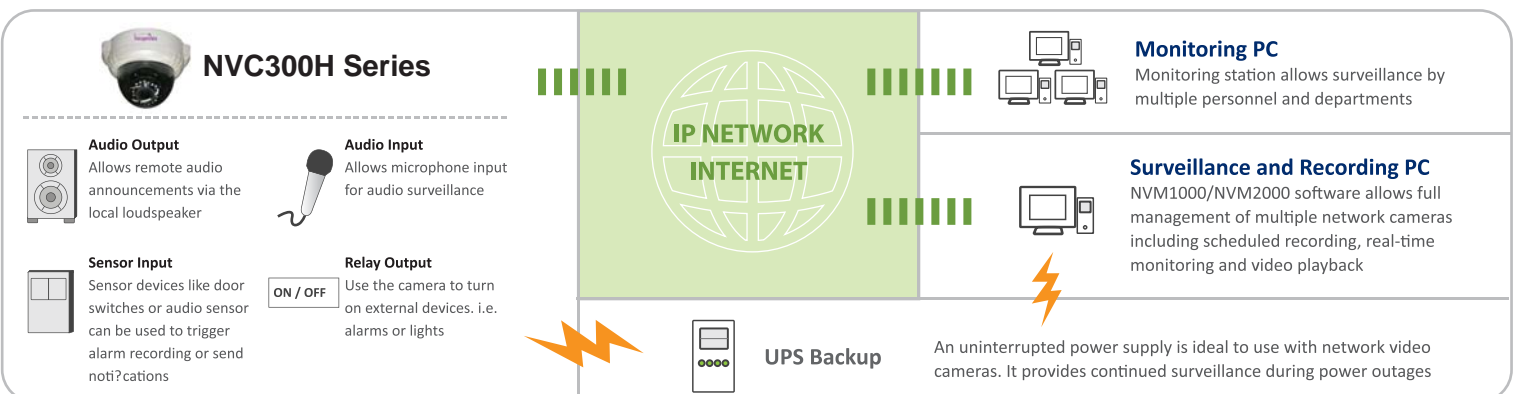

SYSTEM CONFIGURATIONS