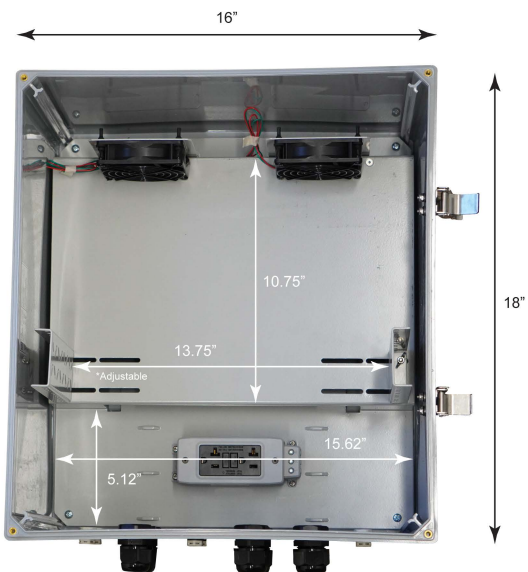

LinkPower™ Outdoor LPS9000RMG PoE Switch System

LinkPower™ LPS9000RMG

Outdoor Rack Mount PoE Switch System

The LinkPower™ LPS9000RMG is designed with Inscape Data's All-in-One Box outdoor enclosure patent. The LPS9000RMG Outdoor Rack Mount PoE Switch System is integrated with a duplex AC Power Receptacle power supply, offering support for LinkPower Passive PoE Switch Series. The LPS9000RMG is ideal for Smart City Wifi, IP Video Security, and high bandwidth video transmission.

System Highlights

- Impact-resistant polycarbonate Enclosure IP68 with Hinged cover with stainless steel hardware and four cover screws
- Stainless steel latch with area for padlock
- M25-4 x 28 RJ45 Ports, M20 x 2 AC Ports, Vent x 6, Cable Gland IP68 Waterproof Connectors
- Use GFI compliant AC receptacle
- Support for switch dimensions, 13.75(W) x 10.75 (D) inches or 349.25 (W) x 273.05 (D) mm
- Custom-design inside frame for better space management and potential water immersion prevention
- Internal cable storage and management for easy access and safety
- Easy access the switch and the AC receptacle
- Ventilation for the enclosure to reduce the internal moisture
- Enclosure dimensions, 18x16x10 Inch
- Certification includes UL94 V-0, UL746C 5VA

Enclosure Dimensions:

Internal Height: 9.25"

Up to 2 Rack Mount Switches & 28 External Devices