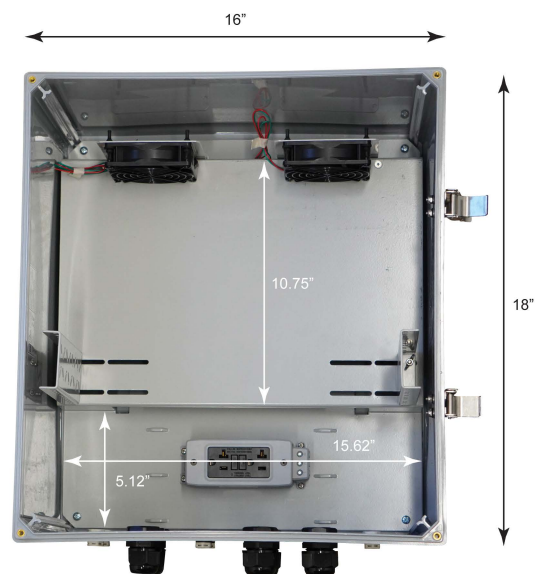

**LinkPower™ Outdoor LPS9000RMG PoE Switch System**

**LinkPower™ LPS9000RMG**

**Outdoor Rack Mount PoE Switch System**

The LinkPower™ LPS9000RMG is designed with Inscape Data's All-in-One Box outdoor enclosure patent. The LPS9000RMG Outdoor Rack Mount PoE Switch System is integrated with a duplex AC Power Receptacle power supply, offering support for LinkPower Passive PoE Switch Series. The LPS9000RMG is ideal for Smart City Wifi, IP Video Security, and high bandwidth video transmission.

**System Highlights**

- Impact-resistant polycarbonate Enclosure IP68 with Hinged cover with stainless steel hardware and four cover screws
- Stainless steel latch with area for padlock
- M25-4 x 6 RJ45 Ports, M20 x 2 AC Ports, Vent x 6, Cable Gland IP68 Waterproof Connectors
- Use GFI compliant AC receptacle
- Support for switch width up to 15 inches
- Custom-design inside frame for better space management and potential water immersion prevention
- Internal cable storage and management for easy access and safety
- Easy access the switch and the AC receptacle
- Ventilation for the enclosure to reduce the internal moisture
- Enclosure dimensions, 18x16x10 Inch
- Certification includes UL94 V-0, UL746C 5VA

**Enclosure Dimensions:**

Internal Height: 9.25"