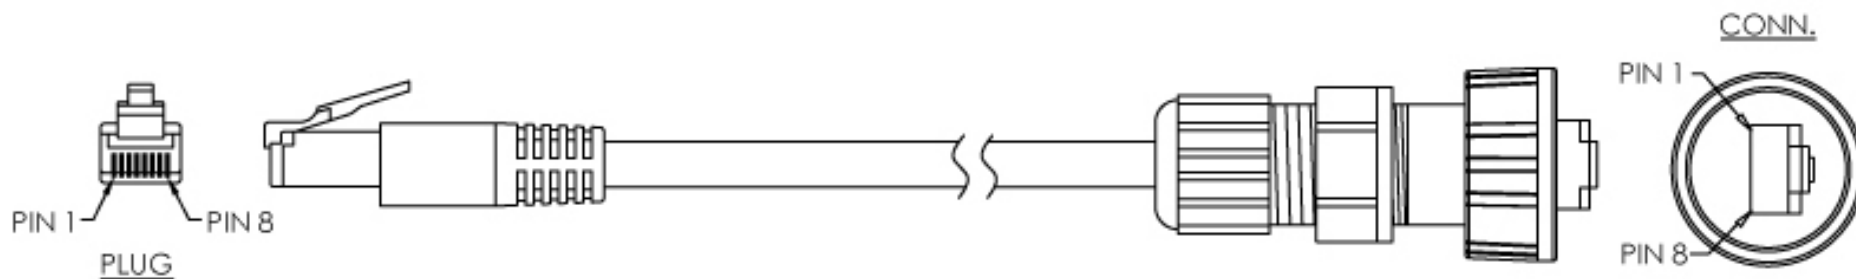

# Waterproof Connector Assembly Diagram

8	Brown	8	Twist
7	White/Brown	7	
6	Green	6	Twist
5	White/Blue	5	
4	Blue	4	Twist
3	White/Green	3	
2	Orange	2	Twist
1	White/Orange	1	
PLUG	WIRE COLOR	CONN	
PIN OUT			

NO	PARTS	NO	PARTS
1	Front Gasket	5	O-Ring
2	RJ45 Plug	6	Rear Main Body
3	Front Main Body	7	Gasket
4	Screw Nut	8	Sealing Nut