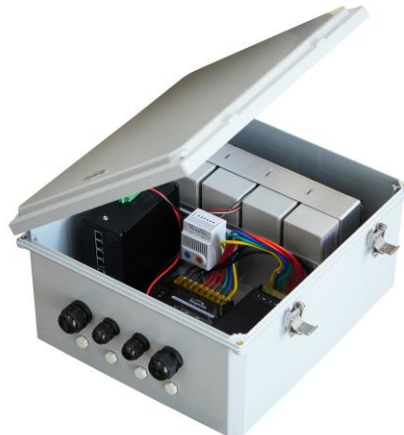

Las Vegas, – April 10, 2024 – Inscape Data, a leading provider of innovative outdoor PoE (Power over Ethernet) solutions, is proud to announce the release of the LinkPower Outdoor UPS PoE Switch Systems, an integrated UPS 48V Battery Backup Power and Industrial PoE Switch at ISC West 2024 Exhibition in Las Vegas. The Outdoor UPS PoE Switch Systems are a series of Outdoor UPS PoE Switch Systems. Each Outdoor UPS PoE Switch System includes a UPS1048 Battery Backup Power, a Thermostat Fan kit, and one of the LinkPower Industrial PoE Switches. The Outdoor UPS PoE Switch Systems are in an IP68-compliant polycarbonate enclosure for inclement outdoor all-weather protection.

The Outdoor UPS PoE Switch Systems are designed with intelligent UPS Battery 48V Backup power 260W capabilities, offering 48V DC power for the IEEE802.3af/at/bt PoE standards. The battery backup power will ensure the IP camera security systems remain operational even when the power is out.