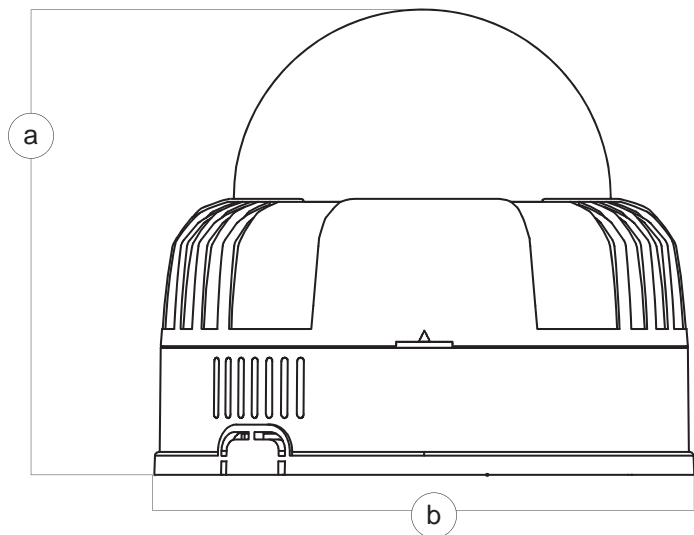

Model	Color	D/N Day:color Night: Black/White	IR	Wide Dynamic
NVC300H	✓			
NVC300H-DN	✓	✓		
NVC300H-DN-IR	✓	✓	✓	
NVC300WDH	✓			✓
NVC300WDH-DN	✓	✓		✓

SYSTEM CONFIGURATIONS

		NVC300H/NVC300-DN/NVC300H-DN-IR	NVC300WDH/NVC300WDH-DN	
Camera	Image Sensor	1/3" Sony Super HAD CCD	1/3" Pixim Wide Dynamic Range CMOS CB100-TDN3	
	Scanning System	INTERLACE/INTERPOLATE		
	Horizontal resolution	520 Color / 580 Black & White TV Lines	480 TV Lines	
	Lens	Varifocal F1.5 / 3.3-12mm		
	Horizontal Field of View	97 degrees to 38 degrees		
	Minimum Object Distance	0.1 meter		
	DC Level Adjustment	32 Level		
	Sharpness	15 Level		
	Day & Night modes (-DN Model Only)	Auto		
	IR Illuminator (-IR Model Only)	18 LED. 15 meter range. 3 meter human face	N/A	
	Digital Slow Shutter	ON / OFF		
	Minimum Illumination	0.1 Lux Color / 0.001 Lux B/W 30IRE	0.08 Lux	
	Luminance S/N Ratio	More than 48dB		
	Video Control	Contrast, Brightness, Saturation, Hue		
	Digital Zoom	ON / OFF		
	Auto Gain Control	ON / OFF		
	BLC	ON / OFF		
	Flickerless	ON / OFF		
	180 Degree Video Rotation	ENABLE/DISABLE		
	Privacy Masking	Yes		
OSD Time Display	ON / OFF 4 Position			
Image (NTSC/PAL)	Compression Format	Dual Codec H.264 & MJPEG Up to 30/25 fps		
	Resolution	NTSC: D1(720x480), Half D1(720x240), CIF (352x240), QCIF (176 x 144) PAL: D1(720x576), Half D1(720x288), CIF(352x288), QCIF(176x144)		
	Maximum Frame Rate	Up to 30/25 at all resolutions Configurable to 1, 4, 8, 15, 20, 30 fps		
	Video Encoding Rates	32kbps ~ 3000 kbps		
Audio	Audio Compression	Upstream: 32kbps G.726 ADPCM Line-In & Mic-In ENABLE/DISABLE		
		Downstream: 128kbps 16-bit Linear PCM - Lin-Out		
Network	Protocols	HTTP, HTTPS, Upnp, SOCKS, TCP/IP v4/v6, RTSP, RTCP, SDP, UDP, IGMP, ICMP, ICMP v6, SMTP, FTP, DHCP, ARP, RARP, DNS, NTP, PPPoE		
	Other network settings	Clone MAC address, HTTP/RTSP Port change		
	Maximum User Access @ Video Rate	40@160kbps, 14@512kbps, 7@1000kbps, 2@3000 kbps		
	Security	Multi-User Viewing Authentication, IP Address filtering, HTTPS Encryption, Digest Authentication, User Access Log		
	Alarm and Event Management	Event Trigger Email, FTP, or Recording Based on Video Motion Detection or External Sensor Input		
	Embedded Web Server	Instant access to live streaming video & full p/t/z functionality via Internet Explorer		
	Data Transmission	Unicast		
	Pre & Post Alarm Recording	5 Seconds		
Interface	Dynamic DNS Management	Supported via free service at mgmt.airgoggle.com		
	Network	10 BaseT / 100BaseTx		
	I/O Port(s)	1 2-pin sensor input, 1 2-pin relay output		
	Audio Line Output	1 port 3.5 mm 3 conductor Mini-jack (tip, ring, sleeve) 0.886Vp-p		
	Audio Line Input	1 port 3.5 mm 3 conductor Mini-jack (tip, ring, sleeve) 1.6Vp-p		
	Microphone	Embedded Microphone Enable or Disable From Software		
	Composite Video Out	2 Pin, Composite (1 V p-p), 75 Ohm		
	Power Connector Type	2.5mm Barrel, Center Pin Positive		
System Requirements	Hardware Reset	Reset Button		
	Operating System	Microsoft Windows 2000 / XP / 2003 / Vista / Windows 7		
	Processor / Memory	CPU: Intel Duo Core / 1GB		
	Network Video Recorder Software - 16 Ch.	CPU: Intel Core i3 / 2GB / 256MB Dedicated Video Memory		
Management	Browser	Microsoft Internet Explorer Ver 7.0 or higher		
	HTTP	Yes		
Environmental	Software	Yes		
	Construction	Body(ABS), Bubble (PC)		
	Camera Dimension(W x H x D) w/o Lens	162 x 113 mm (6" x 4" Inches)		
	Weight	580 g (1 lbs)		
	Storage Temperature	-20°C~70°C (-4°F ~158°F)		
	Operating Temperature	0°C~45°C (32°F ~113°F)		
	Operating Humidity	8 ~80% RH Non-Condensing		
Power	Outdoor Usage	Not Recommended		
	Power Consumption	10 W		
	Power Supply (PoE)	802.3af / 48VDC		
Compliance	Power Supply (Local)	12VDC / 1 A		
	FC CE RoHS			