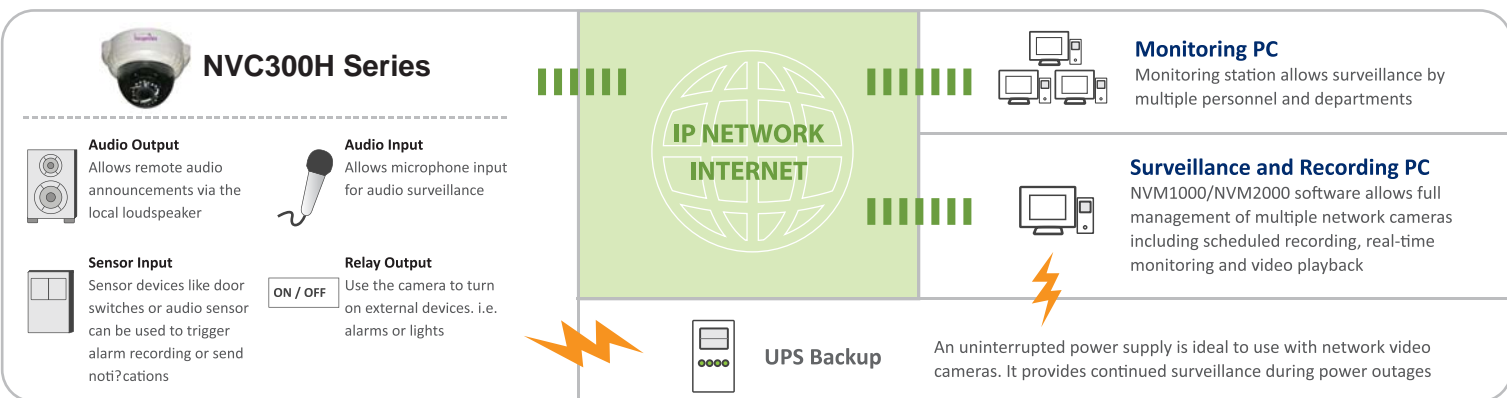

SYSTEM CONFIGURATIONS